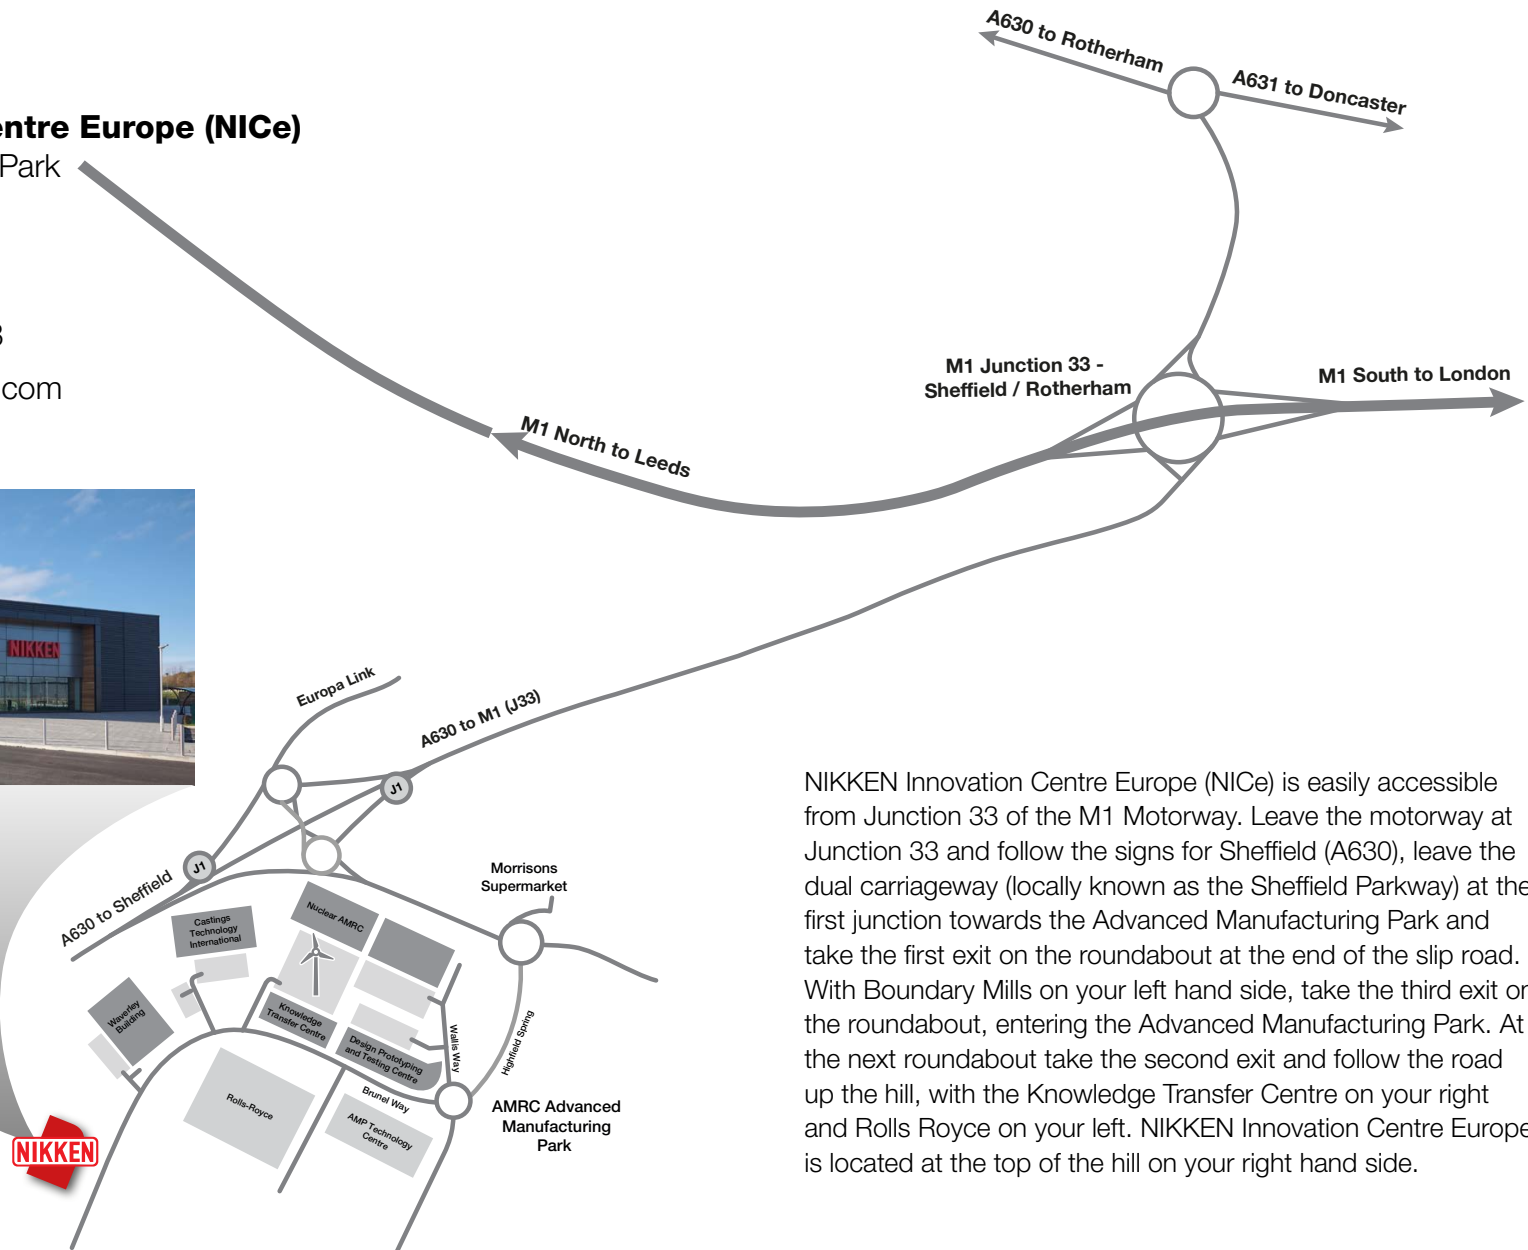

NIKKEN Innovation Centre Europe (NICe)

NIKKEN Innovation Centre Europe (NICe)

Advanced Manufacturing Park
Brunel Way, Catcliffe
Rotherham, S60 5FS

Tel: +44 (0) 1709 366306

Fax: +44 (0) 1709 376683

Email: info@nikken-world.com

NIKKEN Innovation Centre Europe (NICe) is easily accessible from Junction 33 of the M1 Motorway. Leave the motorway at Junction 33 and follow the signs for Sheffield (A630), leave the dual carriageway (locally known as the Sheffield Parkway) at the first junction towards the Advanced Manufacturing Park and take the first exit on the roundabout at the end of the slip road. With Boundary Mills on your left hand side, take the third exit on the roundabout, entering the Advanced Manufacturing Park. At the next roundabout take the second exit and follow the road up the hill, with the Knowledge Transfer Centre on your right and Rolls Royce on your left. NIKKEN Innovation Centre Europe is located at the top of the hill on your right hand side.