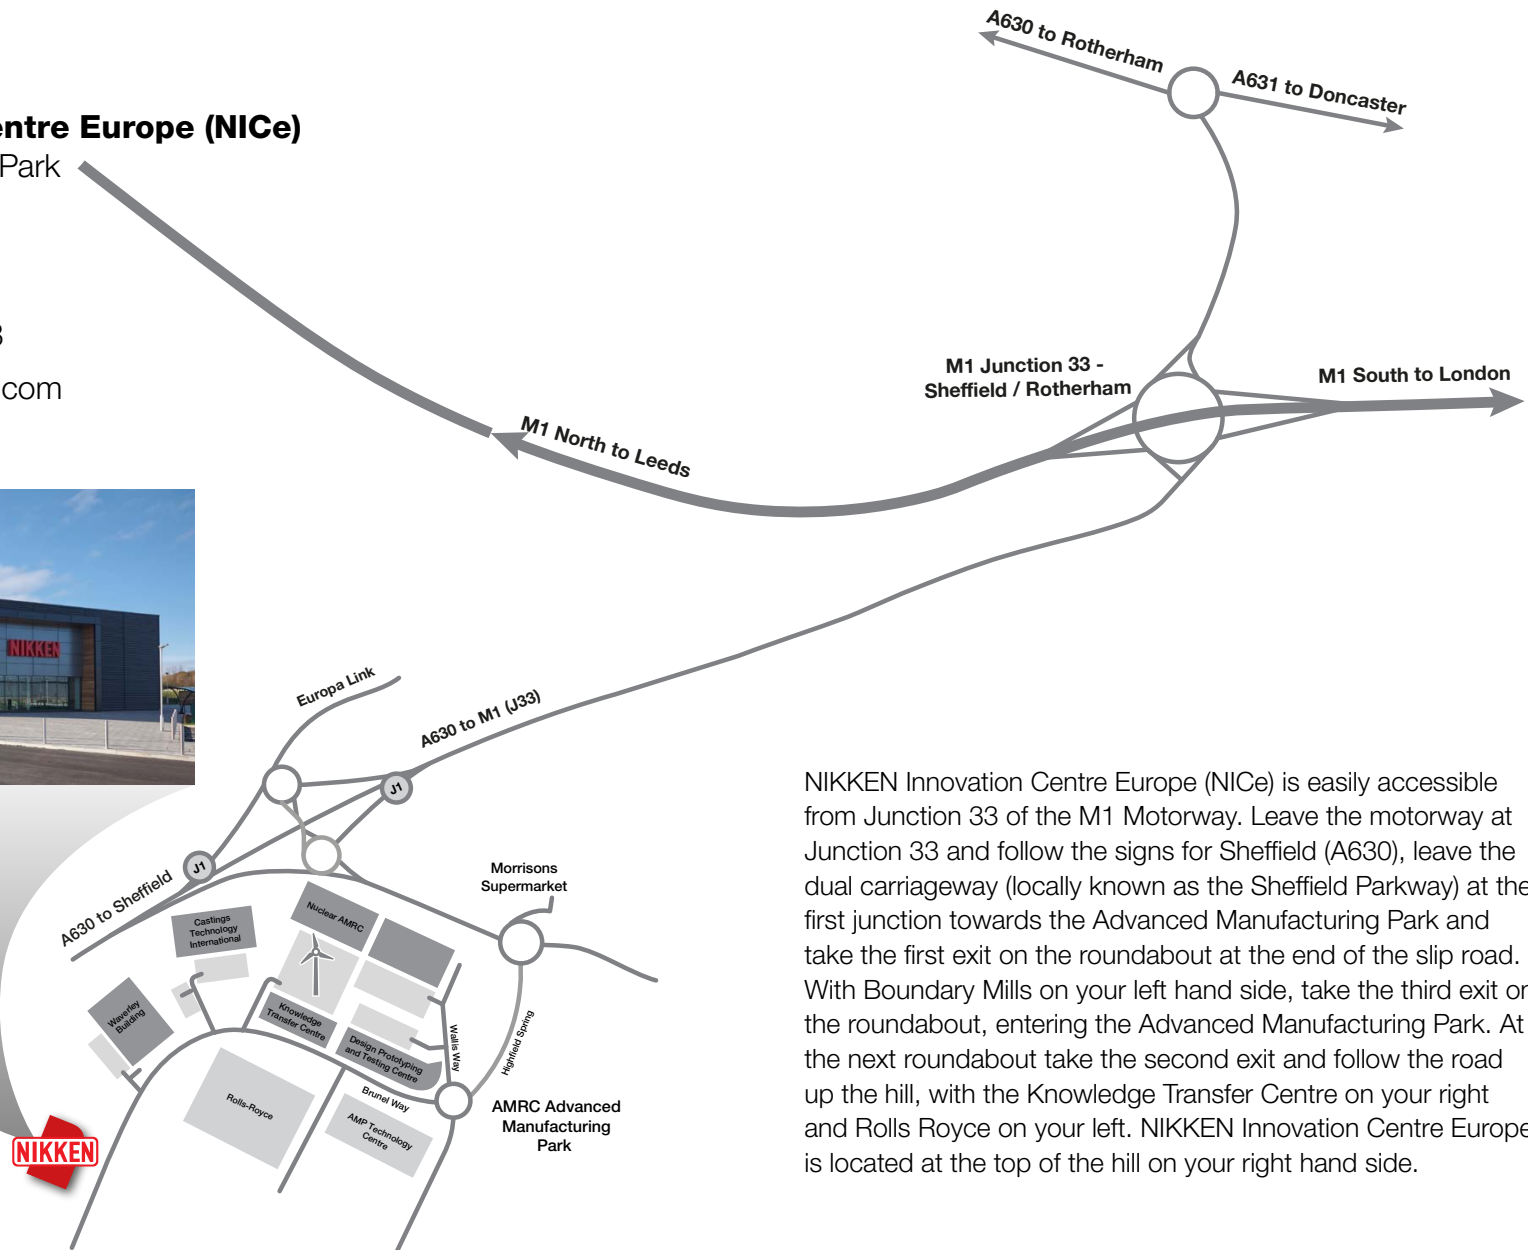

# NIKKEN Innovation Centre Europe (NICe)

NIKKEN Innovation Centre Europe (NICe) is easily accessible from Junction 33 of the M1 Motorway. Leave the motorway at Junction 33 and follow the signs for Sheffield (A630), leave the dual carriageway (locally known as the Sheffield Parkway) at the first junction towards the Advanced Manufacturing Park and take the first exit on the roundabout at the end of the slip road. With Boundary Mills on your left hand side, take the third exit on the roundabout, entering the Advanced Manufacturing Park. At the next roundabout take the second exit and follow the road up the hill, with the Knowledge Transfer Centre on your right and Rolls Royce on your left. NIKKEN Innovation Centre Europe is located at the top of the hill on your right hand side.